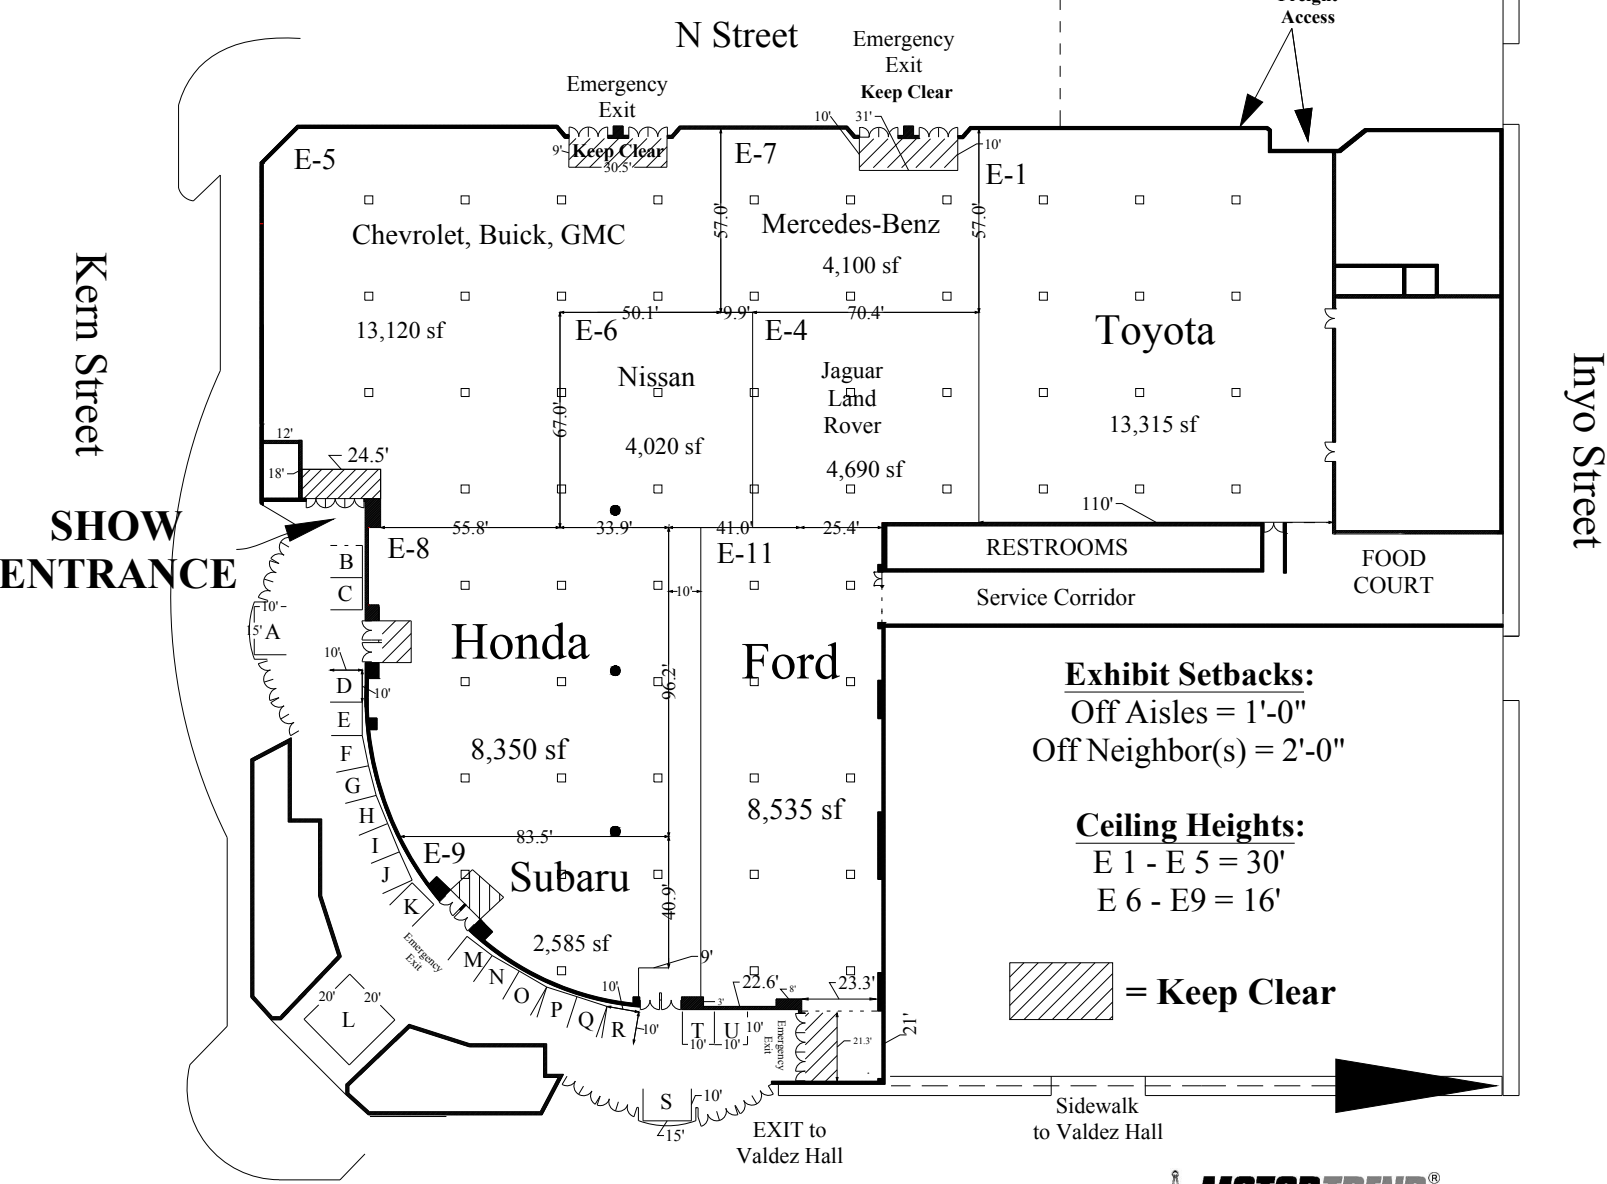

Central California AUTO SHOW

November 15 - 17, 2019
Fresno Convention & Entertainment Center

Exhibit Setbacks:
Off Aisles = 1'-0"
Off Neighbor(s) = 2'-0"

Ceiling Heights:
E 1 - E 5 = 30'
E 6 - E 9 = 16'

= Keep Clear

**EXPO HALLS
1, 2 & 3**

M Street

version 1.0
08/07/2019