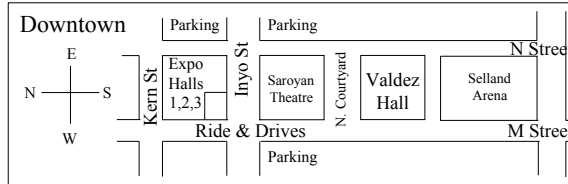

Central California AUTO SHOW

November 15 - 17, 2019
Fresno Convention & Entertainment Center

Exhibit Setbacks:
Off Aisles = 1'-0"
Off Neighbor(s) = 2'-0"

Ceiling Heights:
E 1 - E 5 = 30'
E 6 - E 9 = 16'

= Keep Clear