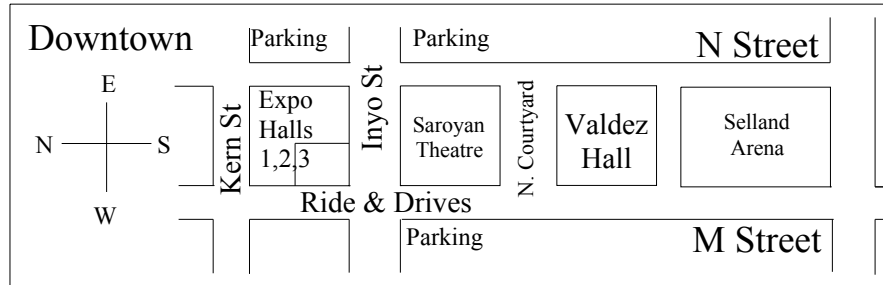

Central California **AUTO SHOW**

November 16 - 18, 2018
Fresno Convention & Entertainment Center

Ceiling Height...15'

= Keep Clear

Valdez Hall
SHOW ENTRANCE
& EXIT
from/to
Expo Halls 1,2&3

M Street

version 1.2
07/30/2018