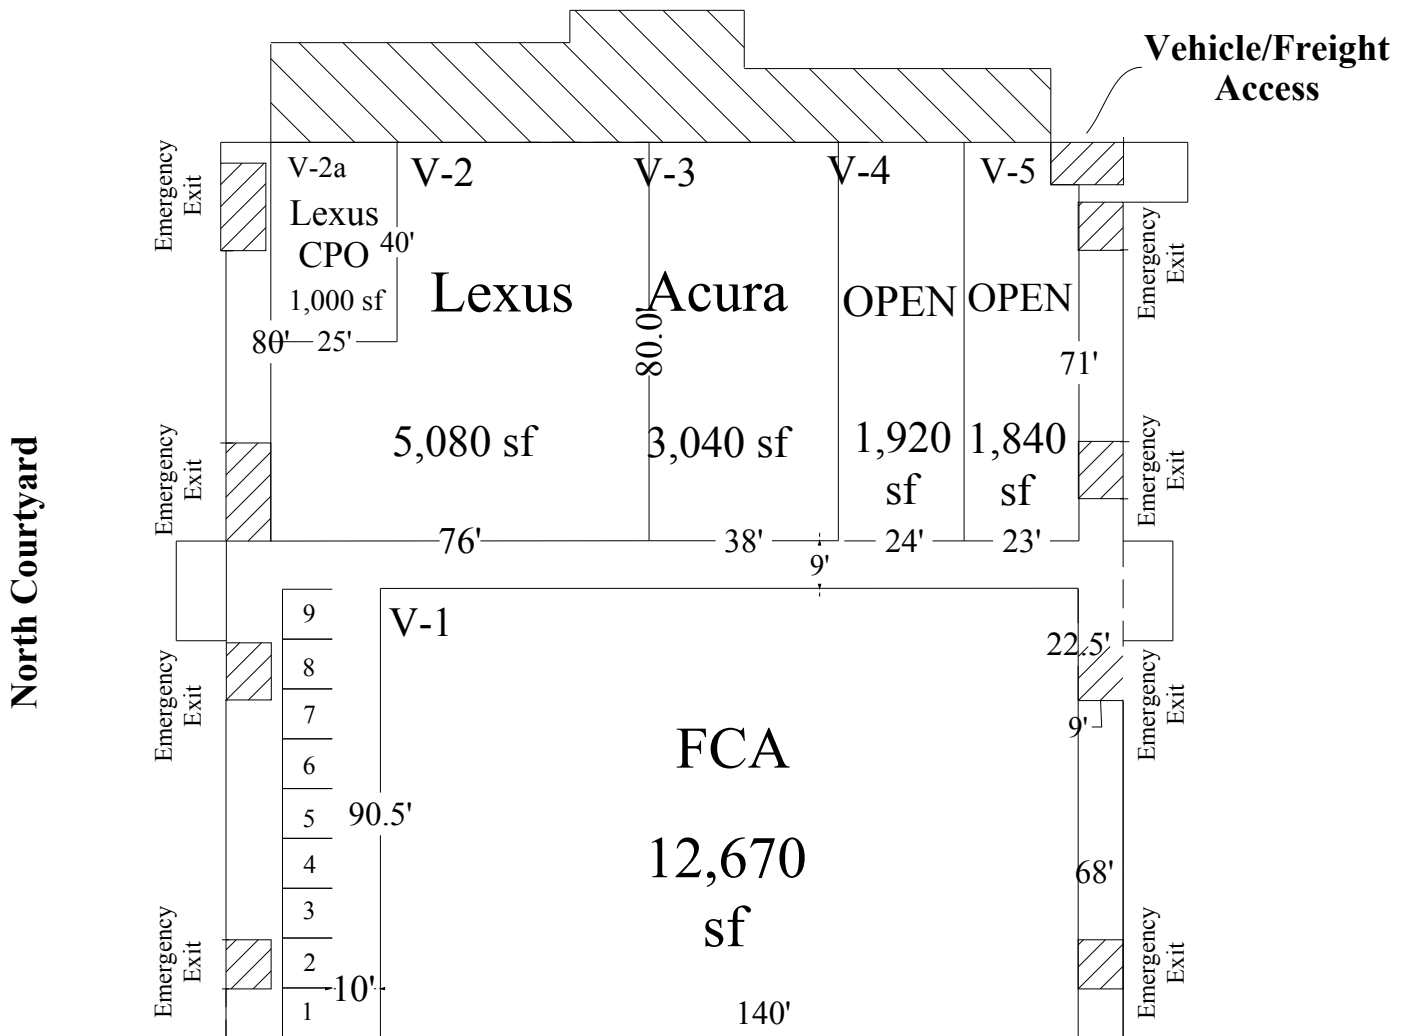

Central California **AUTO SHOW**

November 16 - 18, 2018
Fresno Convention & Entertainment Center

Ceiling Height...15'

= Keep Clear

Valdez Hall
SHOW ENTRANCE
& EXIT
from/to
Expo Halls 1,2&3

M Street

version 1.2
07/30/2018