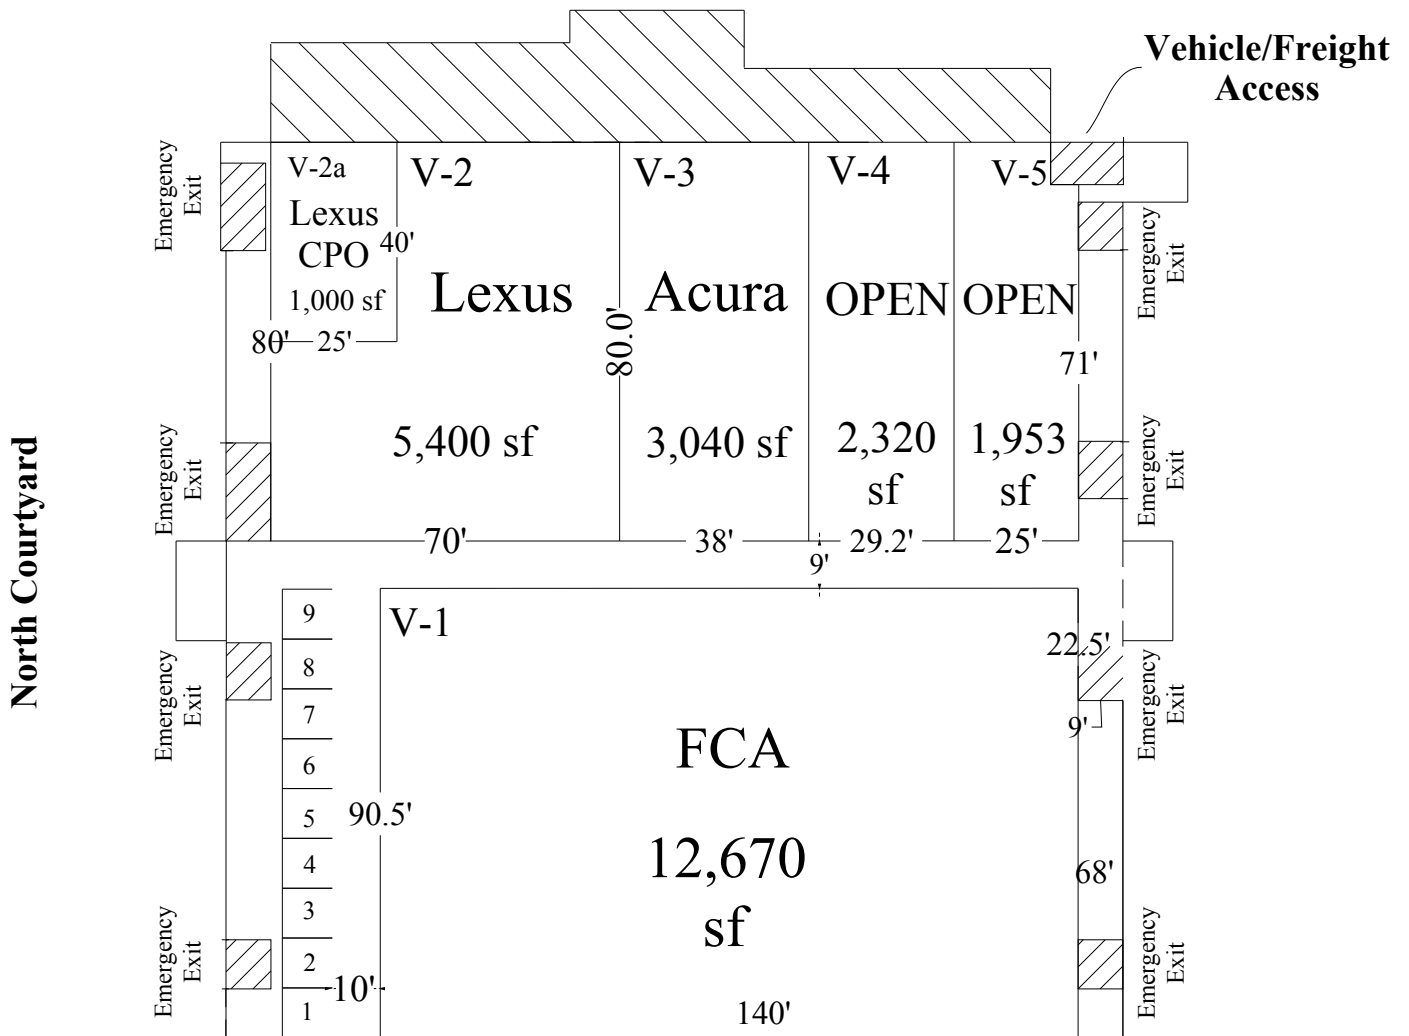

Central California **AUTO SHOW**

November 16 - 18, 2018
Fresno Convention & Entertainment Center

Ceiling Height...15'

= Keep Clear

Valdez Hall
SHOW ENTRANCE
& EXIT
from/to
Expo Halls 1,2&3

M Street

version 1.1
05/21/2018