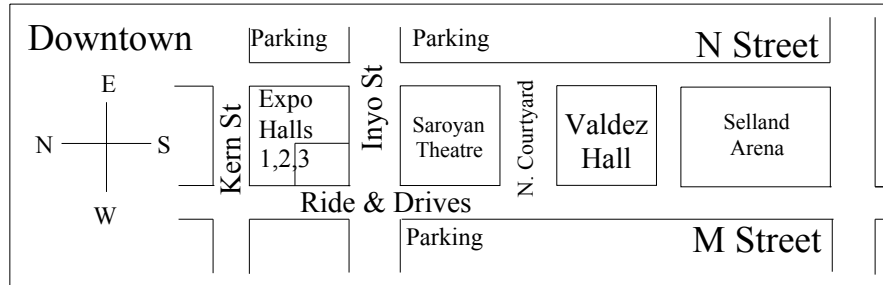

Central California **AUTO SHOW**

November 16 - 18, 2018
Fresno Convention & Entertainment Center

Ceiling Height...15'

= Keep Clear

Valdez Hall
SHOW ENTRANCE
& EXIT
from/to
Expo Halls 1,2&3

M Street

version 1.1
05/21/2018