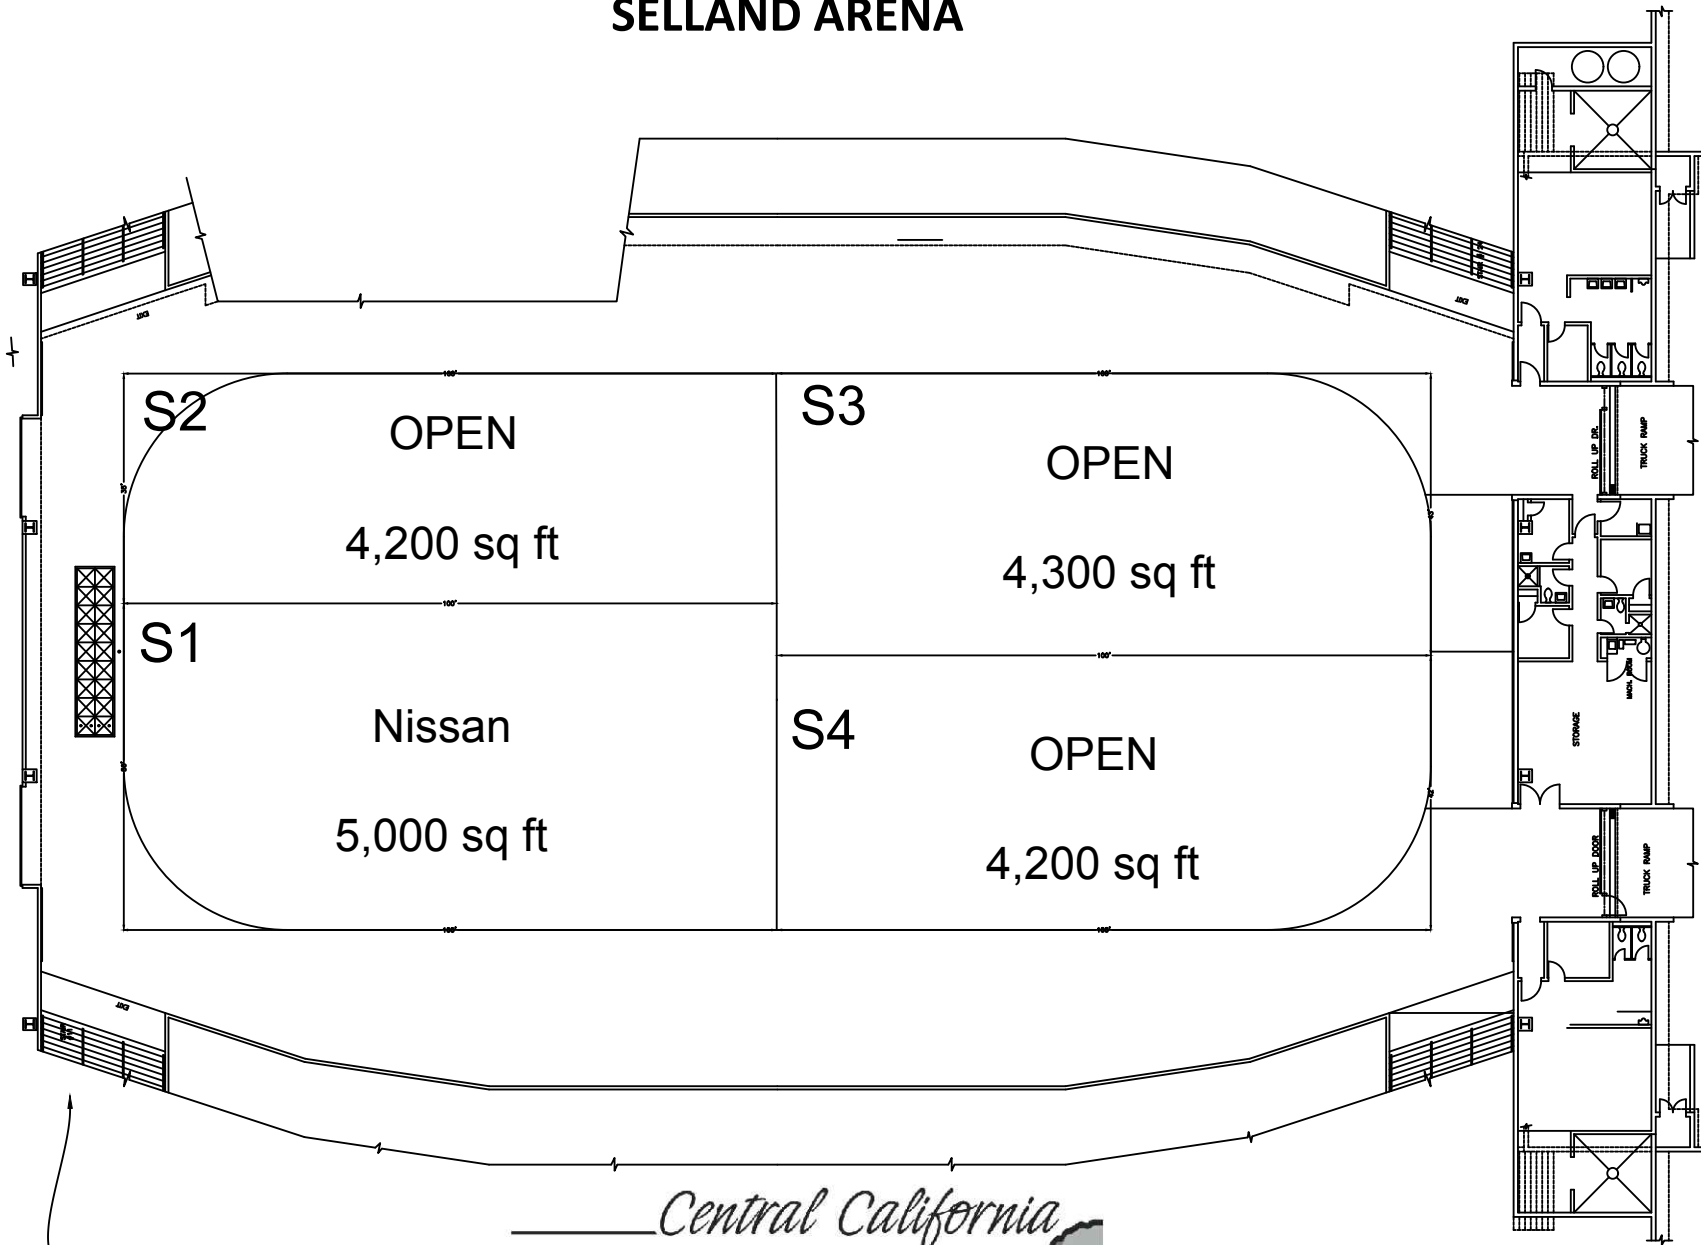

SELLAND ARENA

SHOW ENTRANCE
& EXIT
from/to
Expo and Valdez Halls

November 17 - 19, 2017

Fresno Convention & Entertainment Center

Version IM 4-05-17